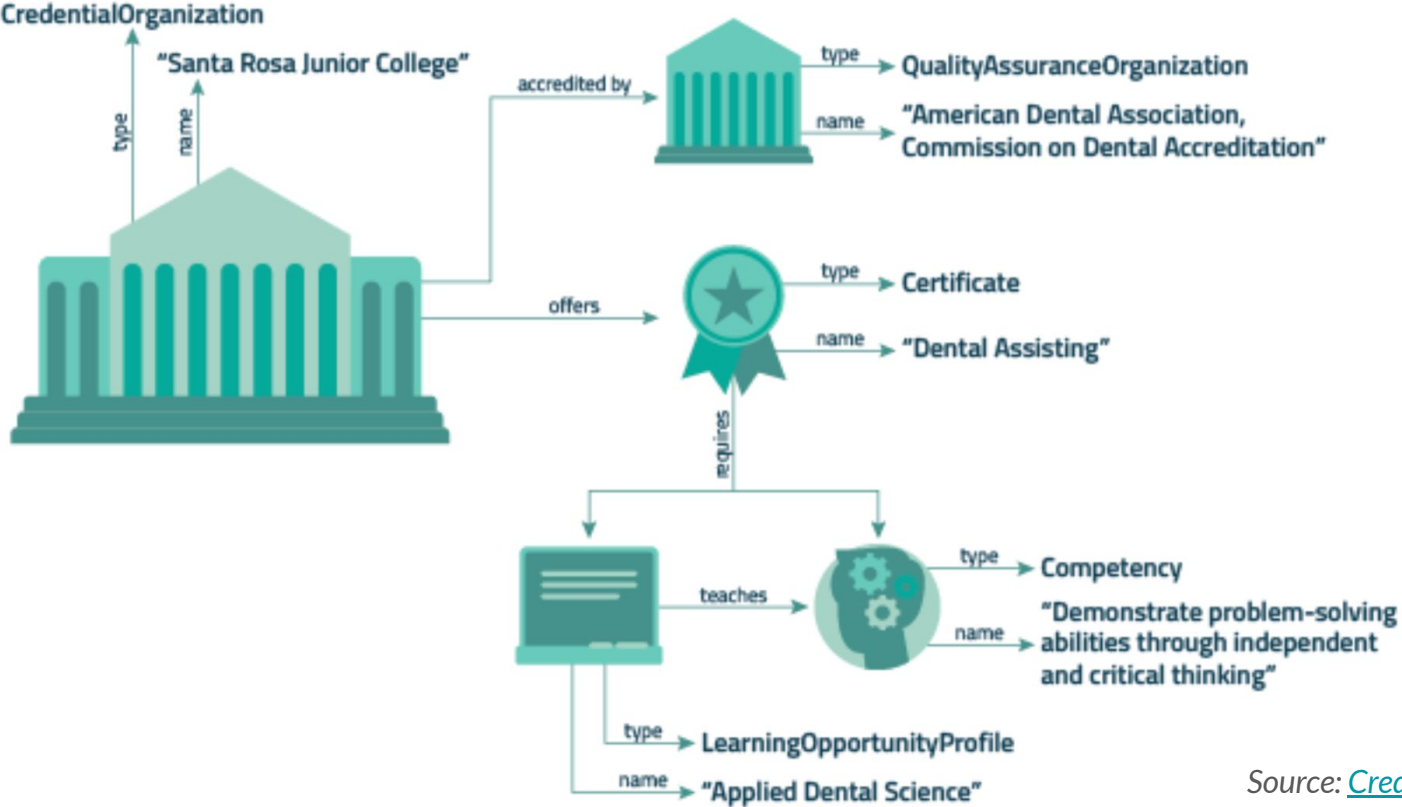

My Colorado Journey

Enhanced ETPL Data within the Revamped
Program Finder on My Colorado Journey

Summer 2024

Why were there changes to the ETPL and My Colorado Journey Program Finder?

Goal: Enhance access to better data on quality training providers, credential quality, and transparency

Audiences:

- Job seekers and learners
- Navigators/professionals

Credential Transparency Description Language (CTDL)

Integrating CTDL-aligned ETPL data into Program Finder

WHAT

1

Align CO's Eligible Training Provider List to the CTDL

Align the Colorado Eligible Training Provider List (ETPL) to Credential Engine's Credential Transparency Description Language (CTDL)

2

Integrate the ETPL with the Credential Registry

Consume the Colorado Eligible Training Provider List into the Credential Registry